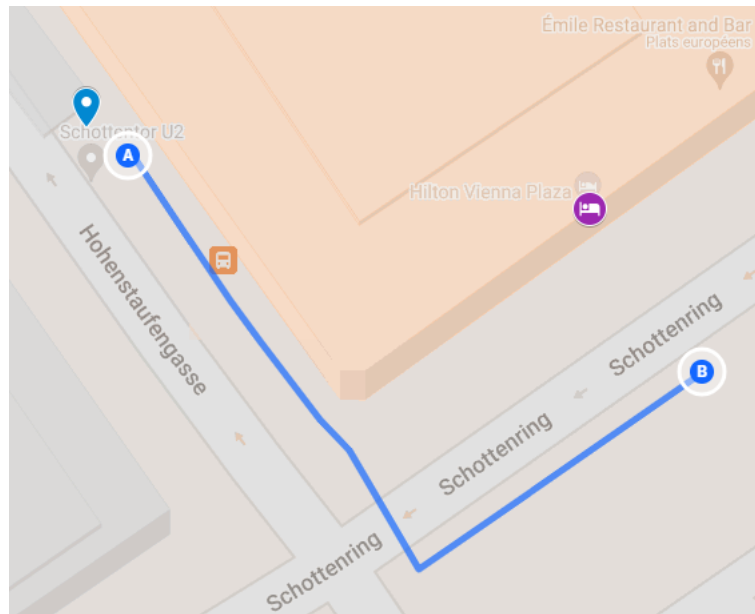

Travel details from Vienna Airport to Hilton Vienna Plaza

The [OEBB Train](#) serves the Vienna Airport station every 30 minutes.

From Vienna Airport station, aboard the **Bus VAL3** train towards **Wien Siebeckstrasse** and alight at the **Wien Donaumarina** stop. The overall journey will take around 20 minutes.

From **Wien Donaumarina** stop take the **U2** towards **Wien Seestadt** and after a 5 minute ride, descend at the **Wien Schottentor** stop, and then it's a 2 minute walk to the Hotel.

The full trip will take approximately 35 minutes and costs around 4,40€.

Information on the purchase of tickets can be found on the [OEBB website](#).

Travel details from the Vienna Central train station to Hilton Vienna Plaza

From Vienna Central train station aboard the **U1** towards **Wien Leopoldau Bahnhof** and alight at **the Wien Pratersten Bahnhof** stop.

Change to **U2** towards **Wien Seestadt** and after a 5 minute ride, descend at the **Wien Schottentor** stop.

The full trip will take approximately 20 minutes and costs around 2,40€.

Information on the purchase of tickets can be found on the [OEBB website](#).