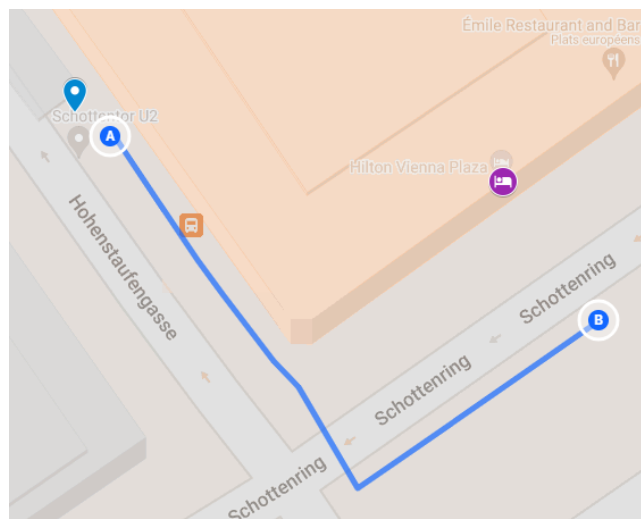

Paediatric Asthma
Vienna, Austria
06 – 08 March 2025

Venue & Accommodation

The course will be held at the **Hilton Vienna Plaza** from 06th to 08th March 2024.

Course Venue

[Hilton Vienna Plaza](#)

Schottenring 11

Travel details from Vienna Airport to Hilton Vienna Plaza

The [OEBB Train](#) serves the Vienna Airport station every 30 minutes.

From Vienna Airport station, aboard the **Bus VAL3** train towards **Wien Siebeckstrasse** and alight at the **Wien Donaumarina** stop. The overall journey will take around 20 minutes.

From **Wien Donaumarina** stop take the **U2** towards **Wien Seestadt** and after a 5 minute ride, descend at the **Wien Schottentor** stop, and then it's a 2 minute walk to the Hotel.

The full trip will take approximately 35 minutes and costs around 4,40€.

Information on the purchase of tickets can be found on the [OEBB website](#).

Travel details from the Vienna Central train station to Hilton Vienna Plaza

From Vienna Central train station aboard the **U1** towards **Wien Leopoldau Bahnhof** and alight at **the Wien Pratersten Bahnhof** stop.