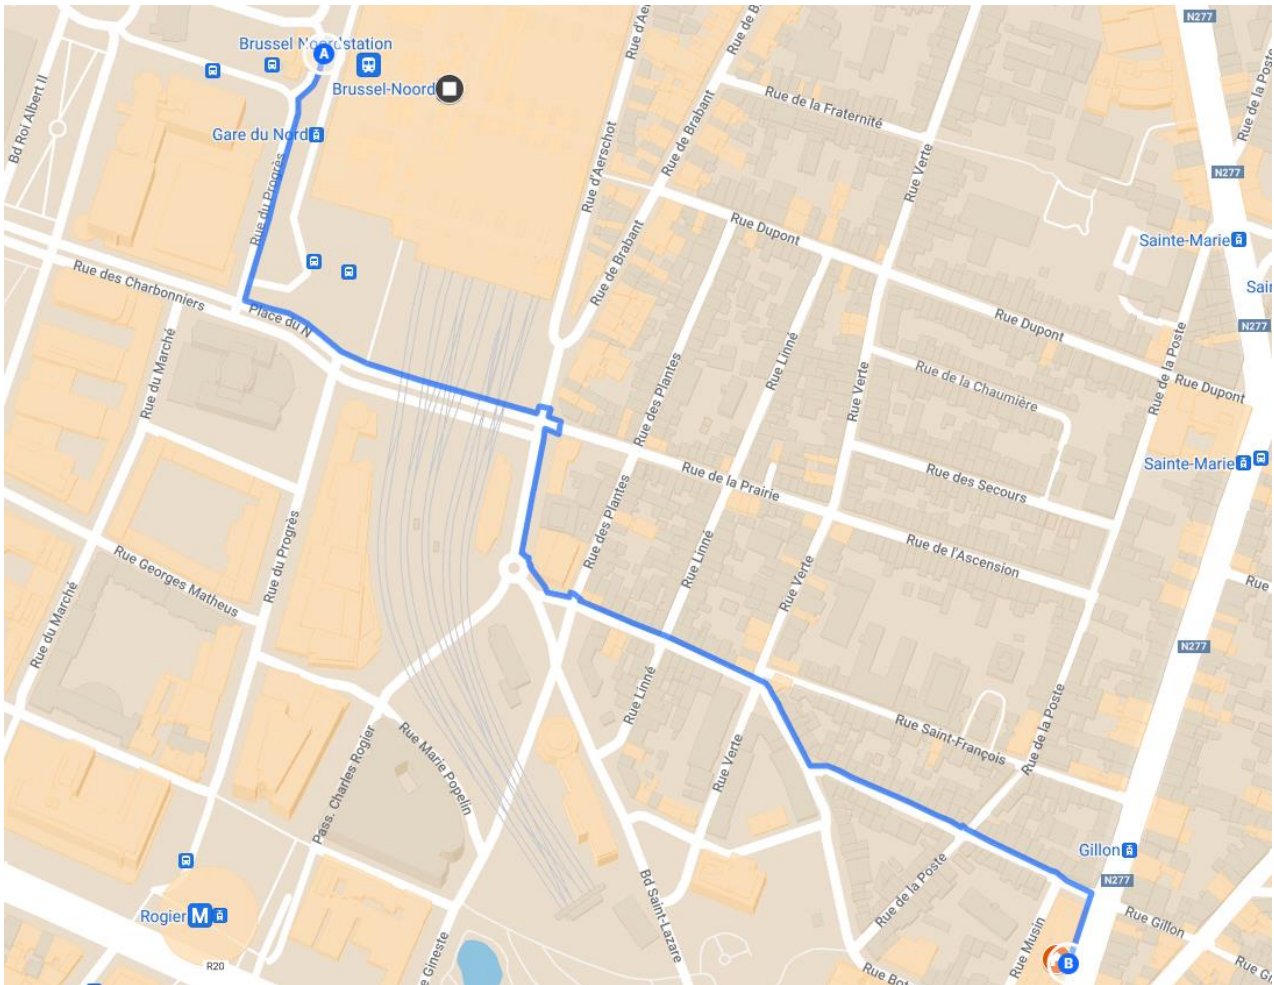

From Brussels Airport – Zaventem station, aboard the IC train to Brussels Nord train station. The ticket costs €10.30 for one way.

From Brussels Nord train station walk for 10 minutes (800 meters) to reach the Nhow Brussels Bloom Hotel by following the map on the next page.

Travel details from Brussels Stations to Nhow Brussels Bloom Hotel

From Brussels Zuid/Midi station

Take the bus number **66** towards **Péage** located in front of the station and alight at **Dwarsstraat**, follow the map to reach the venue. The overall journey will take around 20 minutes.

From Brussels Nord

It takes 10 minutes (800 meters) to walk from Brussels Nord station to Nhow Brussels Bloom Hotel.
Follow the map below (from point A to point B) to reach the destination.

Catering

Coffee breaks and lunches will be provided at the venue.