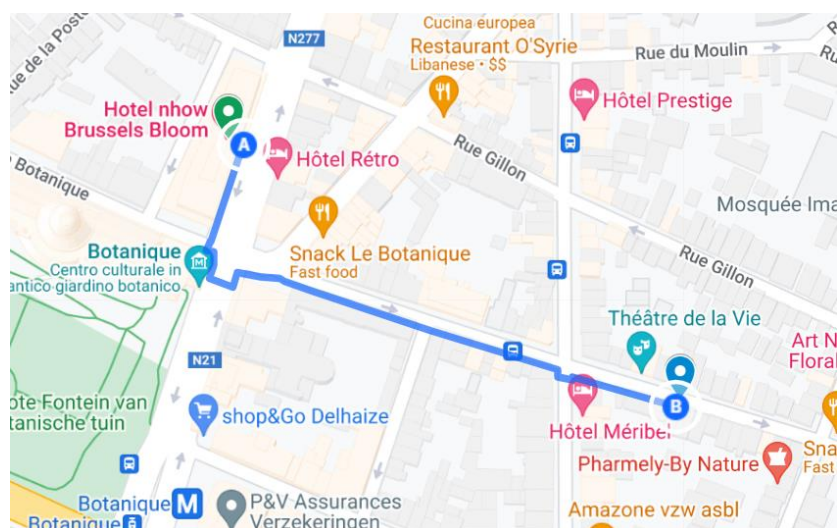

DRAGON – Pandemic Conference Brussels, Belgium 1 – 2 June 2023

Venue

The course will be held at the Nhow Brussels Bloom Hotel from 1 to 2 June 2023. Please find the details below:

Meeting Room: Inspire

[Nhow Brussels Bloom Hotel](#)

Rue Royale 250

1210 Bruxelles

Belgium

+32 2 220 66 11

Travel details from Brussels Airport to Nhow Brussels Bloom Hotel

The [SNCB Train](#) serves the Brussels Airport to Brussels Nord station every 10 minutes.

From Brussels Airport – Zaventem station, aboard the IC train to Brussels Nord train station. The ticket costs €10.30 for one way.

From Brussels Nord train station walk for 10 minutes (800 meters) to reach the Nhow Brussels Bloom Hotel by following the map on the next page.

Travel details from Brussels Stations to Nhow Brussels Bloom Hotel

From Brussels Zuid/Midi station

Take the bus number **66** towards **Péage** located in front of the station and alight at **Dwarsstraat**, follow the map to reach the venue. The overall journey will take around 20 minutes.