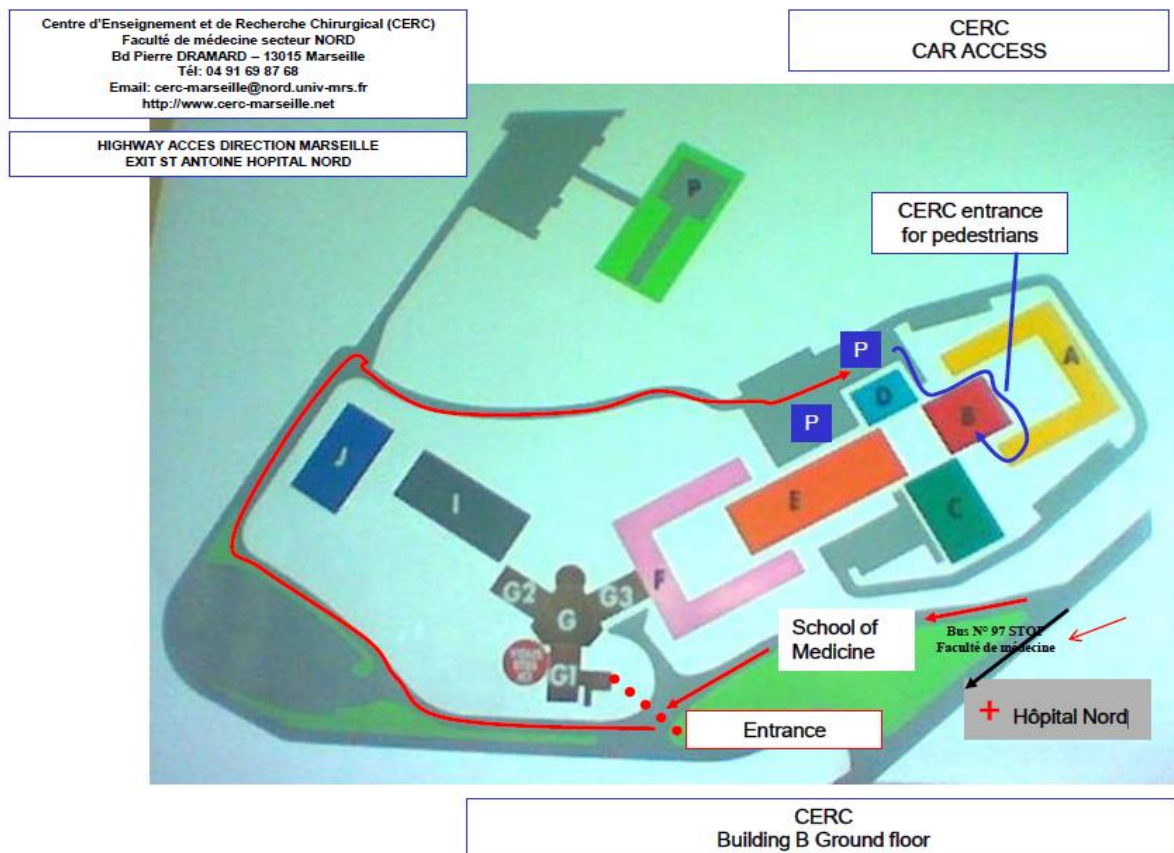

Travel details to CERC

Please meet directly at the Course Venue.

By Car: from highway A7 (Autoroute du soleil), take exit 32 **Septèmes-les-Vallons** and keep right. At the first roundabout, take the first exit to **Boulevard Pierre Dramard** and continue for a few metres. The **Faculté de Médecine** will be on your right hand side.

By Bus: The bus n° 97 will take you from your hotel (stops shown below) to the venue in 20-30 minutes. Take this bus in direction **Hôpital Nord** and alight at the **Faculté de Médecine**.

[Novotel Suites Marseille](#)

Pelletan Marceau MARSEILLE

[Hôtel ibis Marseille Centre Euromed](#)

Pelletan Marceau MARSEILLE

[Hôtel Mercure Marseille centre Vieux](#)

Barbusse Colbert

Please use the following map to park or reach the CERC

CERC venue map

Contact

Contact If you require any further information, please do not hesitate to contact the Education Team at: education@ersnet.org.